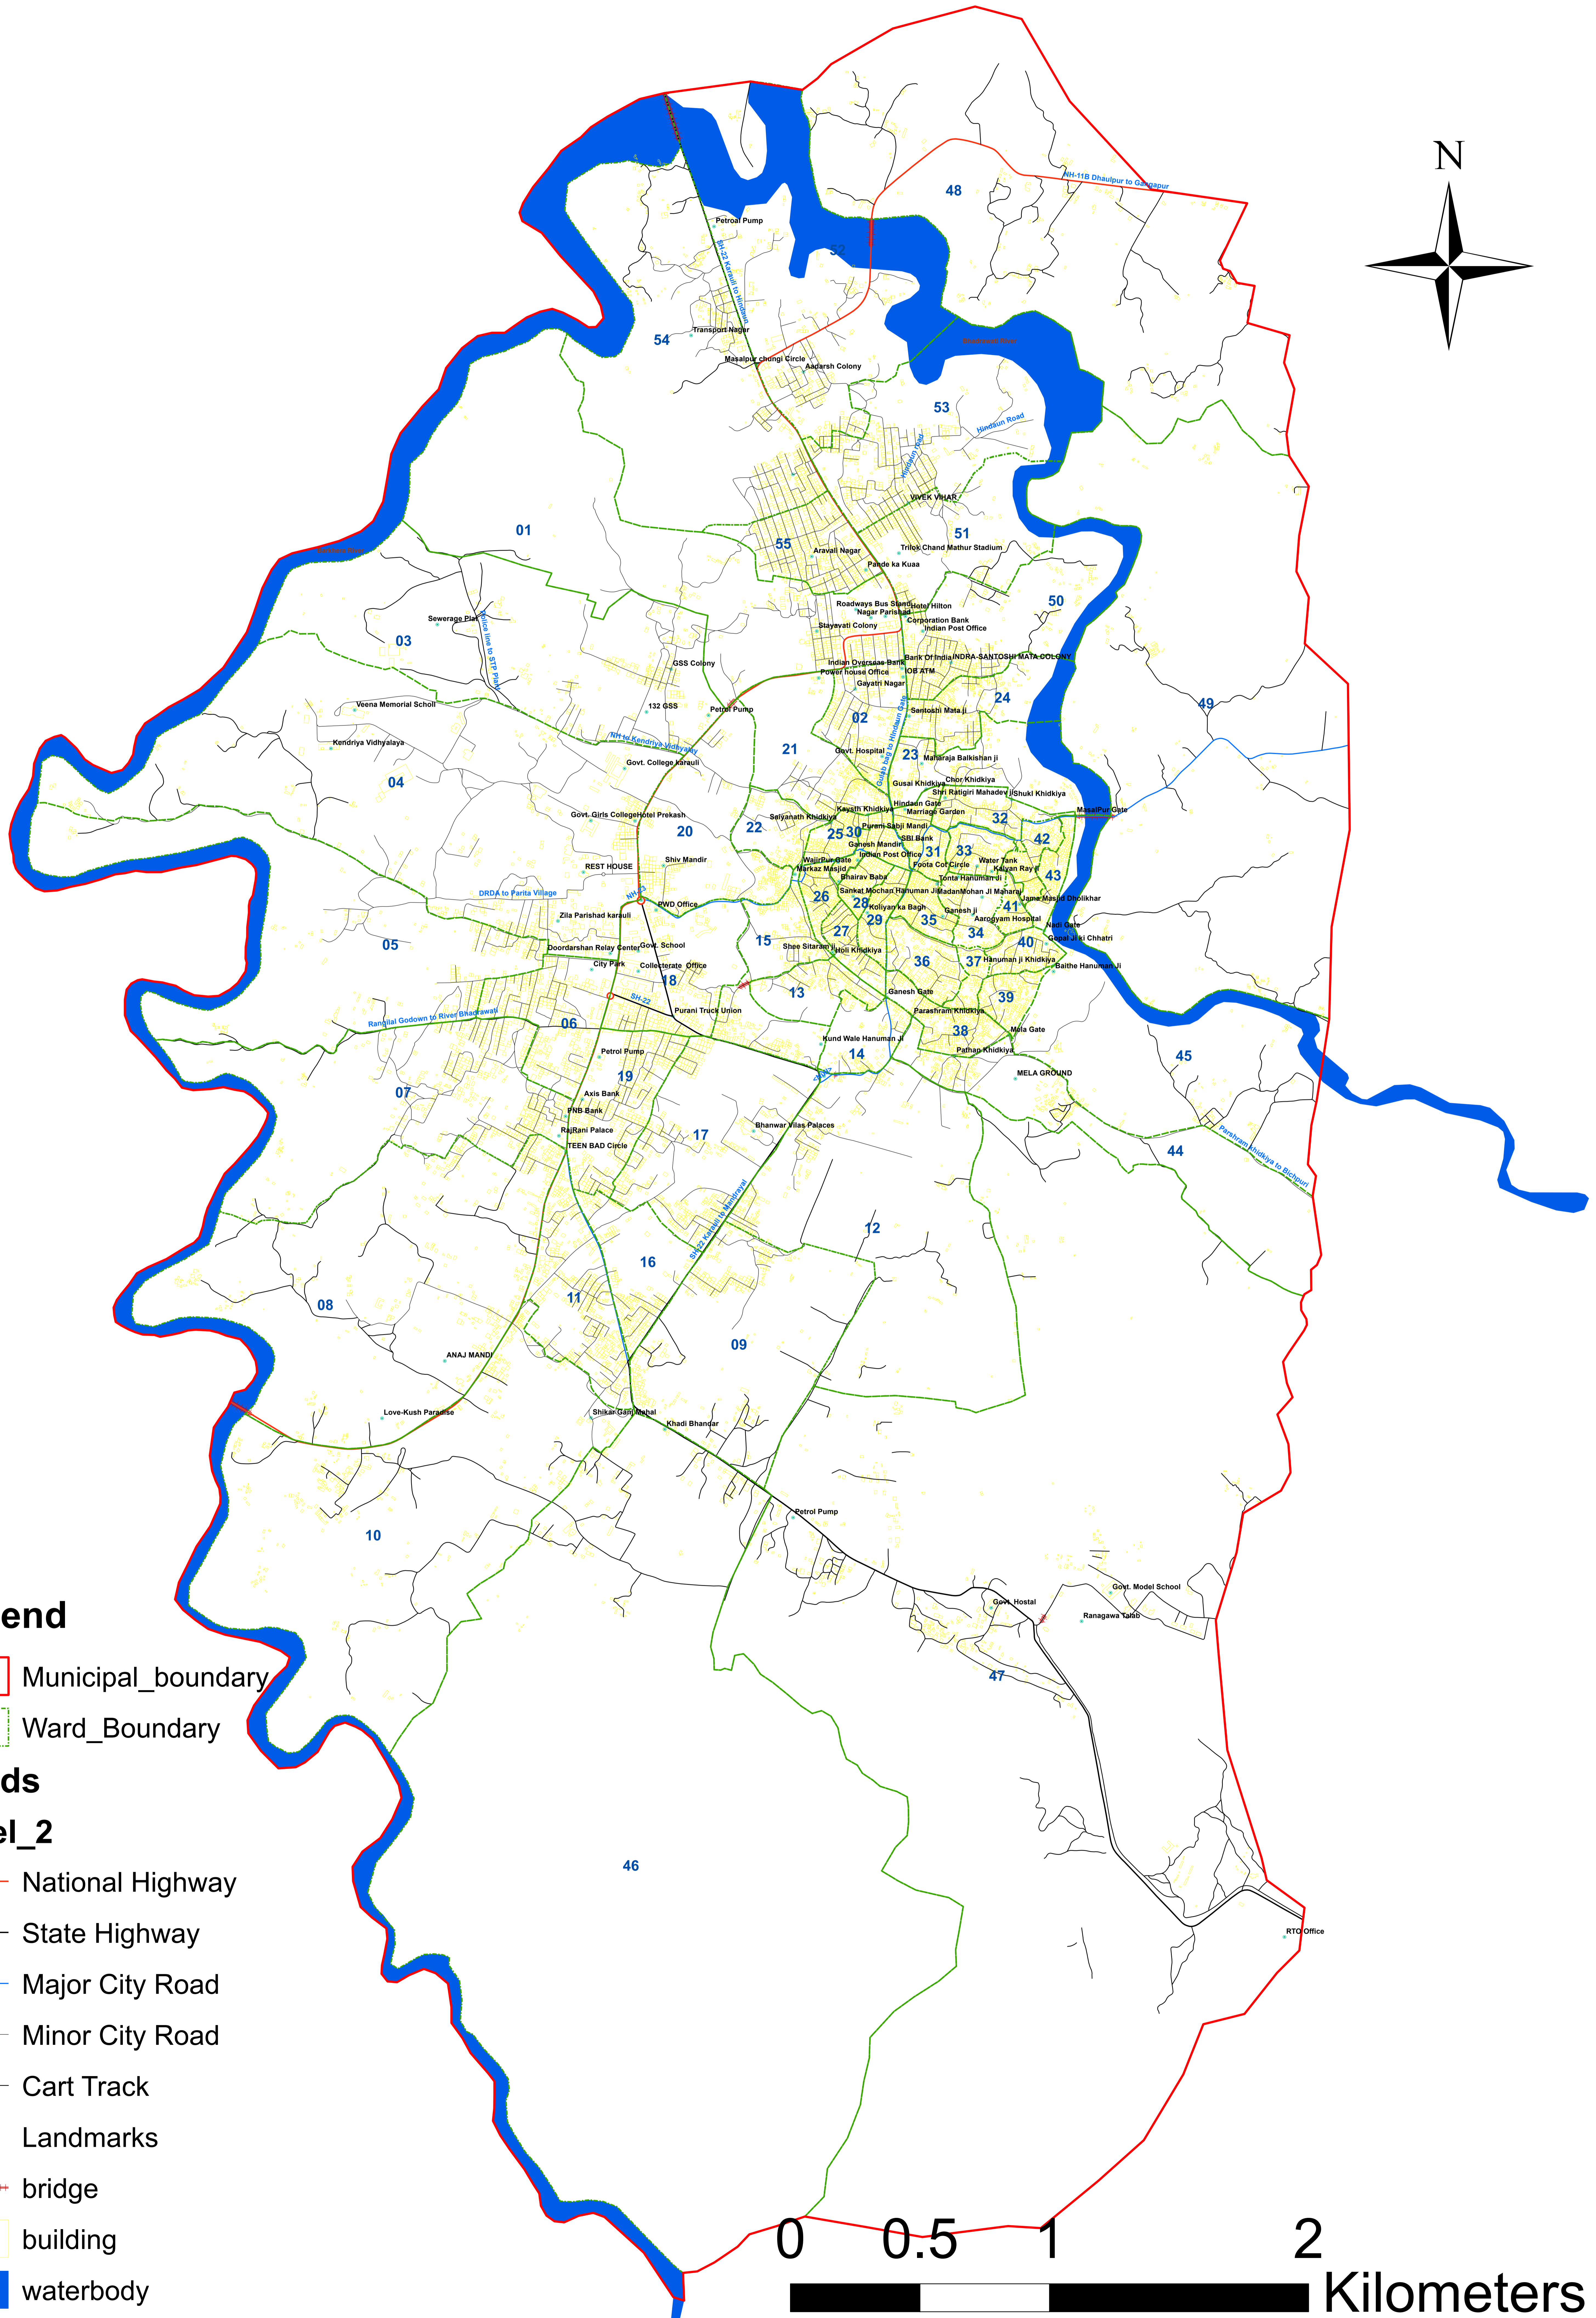

WARD BOUNDARY NAGAR PARISHAD KARAU LI

Legend

- Municipal_boundary
- Ward_Boundary

Roads

Level_2

- National Highway
- State Highway
- Major City Road
- Minor City Road
- Cart Track

• Landmarks

bridge

building

waterbody